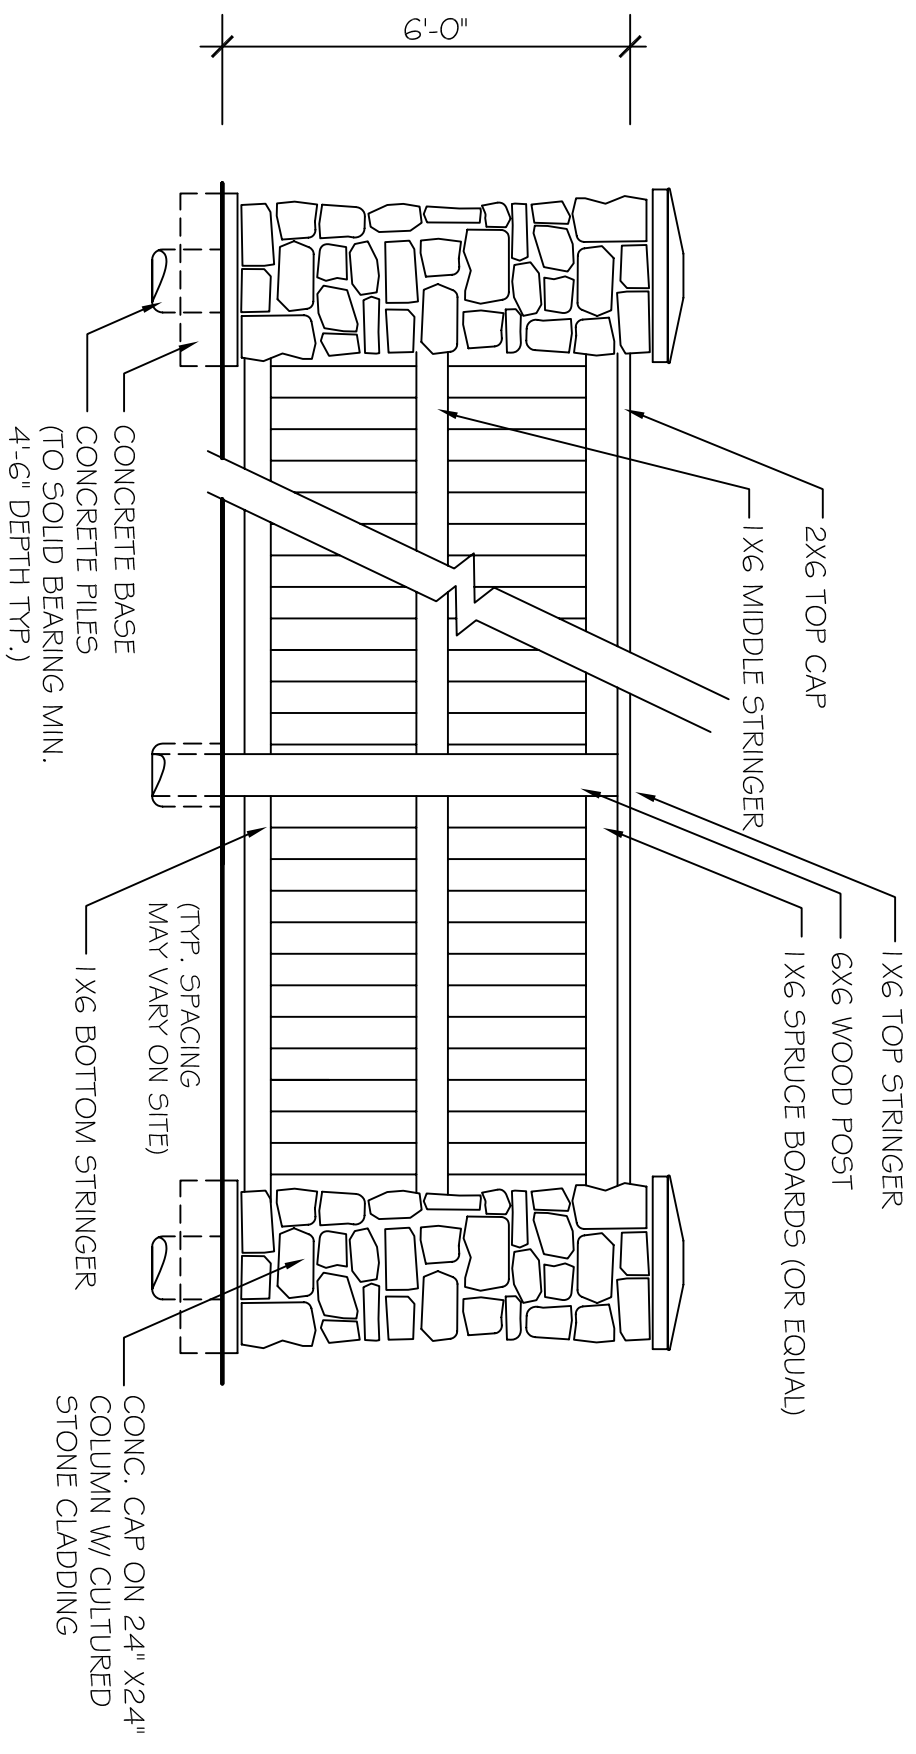

COLOUR:  
 WOOD FENCE: ICI WOODPRIDE SOLID COLOR OIL STAIN  
 FORMULA: BLK:2P48      BLK: 13P48  
                   YOX:2P24      YOX: 11P56  
                   OXR:0P50      OXR:3P58

FENCING ELEVATION  
 NOT TO SCALE

SCHEDULE

CORNER LOT FENCE SPECIFICATIONS  
 DESIGN & COLOURS